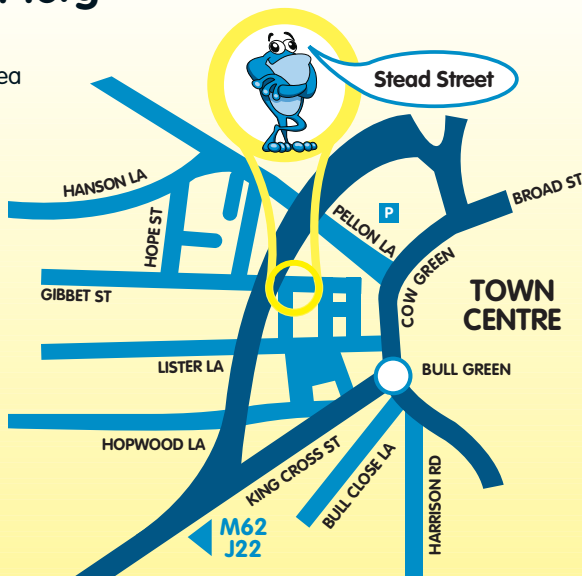

# BIG BLUE FROG LARGEST play gym in Calderdale...

## DOORS OPEN

# 5TH APRIL 2007!

Don't forget...play, laugh and learn

- Amazing **HUGE 4 lane slide**
- The fun **BIG BLUE FROG ball cannon** area
- Crazy **indoor sports** area
- **Disco room** plus **2 party rooms**
- **BIG BLUE FROG Restaurant**  
– serving party food and food for grown ups
- Special area for **babies and toddlers**
- Suitable for **age 0-11 years**
- Caters for **up to 150 children**
- Friendly well trained staff
- **Largest Play Gym in Calderdale**  
– only **2 minutes walk** from town centre! Find us on Stead Street, in Halifax town centre

**OPENING TIMES** 9am – 7pm 7 days a week!  
Opposite multistory car park at Cow Green

For more information call **01422 363878**  
or check out [www.bigbluefrog.co.uk](http://www.bigbluefrog.co.uk)  
Stead Street, Halifax, West Yorkshire, HX1 5AN